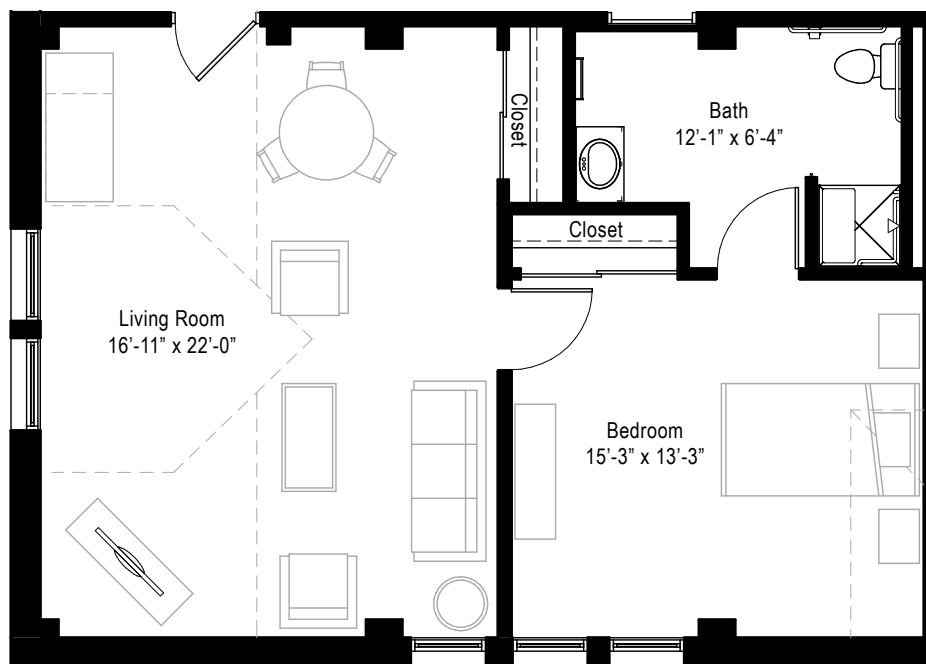

► GUEST SUITE

1 BEDROOM ▪ 1 BATH ▪ 620-680 SQ FT (approx.)

Friends and family will have the opportunity to stay in our comfortable guest suites located on the fourth floor of Maria Linden. Our guest suites are available for a nominal daily cleaning charge. Guests may take advantage of our delicious dining services while visiting their loved ones. Each guest suite includes a generous living room and full-sized bedroom and bath with a handicapped-accessible shower. See our leasing agent for reservations.