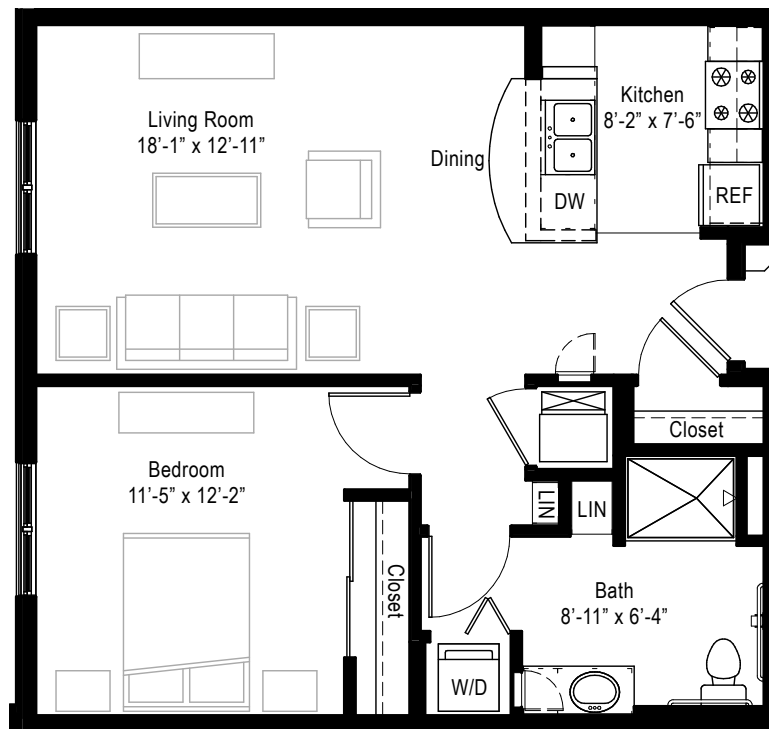

► BLDG 2 (E2)
1 BEDROOM ▪ 1 BATH ▪ 720 SQ FT

This generous one bedroom, one bath apartment home is located in the Maria Linden addition. This unit features an open concept living area containing a full-sized kitchen (with dishwasher), snack bar and generous living room. The bath features a built-in vanity cabinet, linen cabinet, large shower and a “stackable” washer and dryer. The bedroom measures 11-feet 5-inches by 12-feet 2-inches.