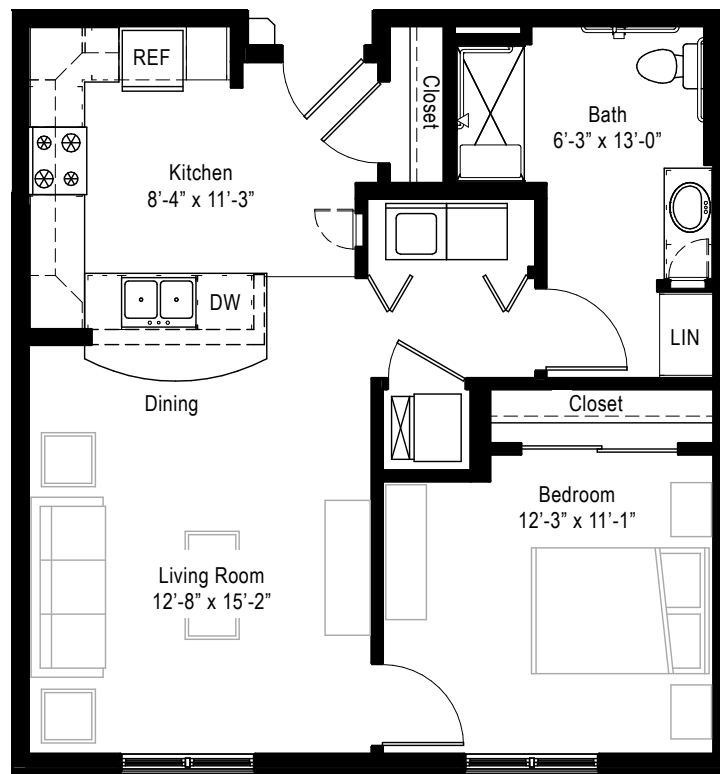

maria linden
Independent Senior and Assisted Living Apartments

► BLDG 2 (E1)
1 BEDROOM ▪ 1 BATH ▪ 710 SQ FT

This generous one bedroom, one bath apartment home is located in the Maria Linden addition. This unit features an open concept living area containing a full-sized kitchen (with dishwasher), snack bar and generous living room. The bath features a built-in vanity cabinet, linen cabinet and large shower with comfortable seat. The bedroom measures 12-feet 3-inches by 11-feet. This unit includes a full-sized washer and dryer.