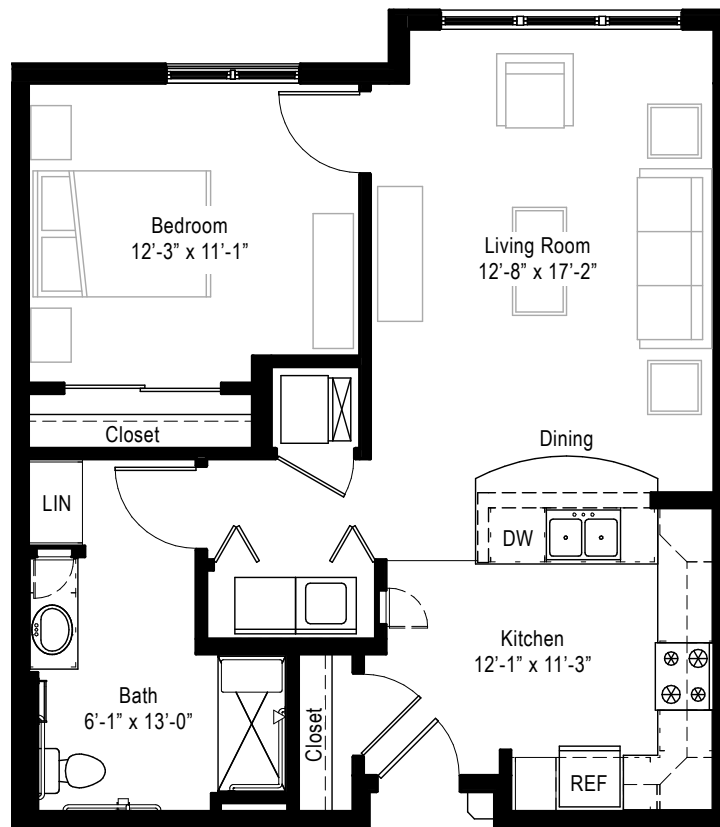

maria linden
Independent Senior and Assisted Living Apartments

► BLDG 2 (E)
1 BEDROOM ▪ 1 BATH ▪ 740 SQ FT

This generous one bedroom, one bath apartment home is located in the Maria Linden addition. This unit features an open concept living area containing a full-sized kitchen (with dishwasher), snack bar and generous living room. The bath features a built-in vanity cabinet, linen cabinet and large shower with comfortable seat. The bedroom measures 12-feet 3-inches by 11-feet. This unit includes a full-sized washer and dryer.