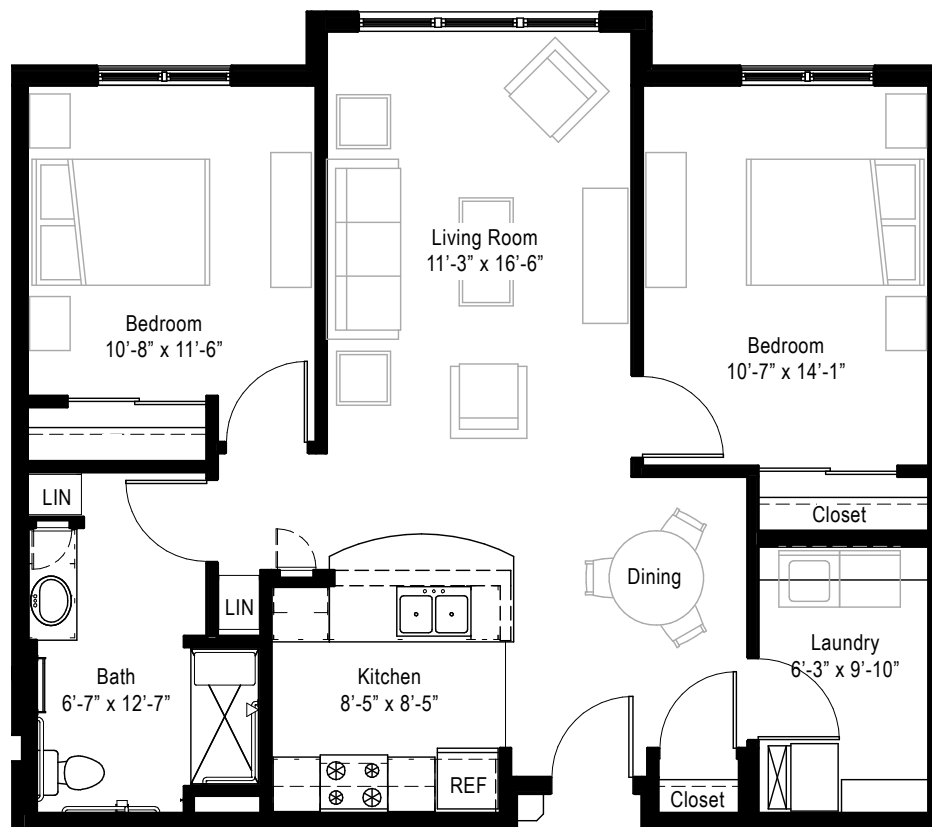

► BLDG 2 (B)
2 BEDROOM ▪ 1 BATH ▪ 960 SQ FT

This two bedroom, one bath apartment home is located in the Maria Linden addition. The plan features an open concept living area containing a full-sized kitchen (with dishwasher), snack bar, room for a dining table and generous living room. This apartment design features a “split” bedroom arrangement, with one bedroom located on either side of the living room. The two bedrooms share a bathroom with a built-in vanity cabinet, linen closet and large shower with a comfortable seat. The first bedroom measures 10-feet 8-inches by 11-feet 6-inches. The second bedroom measures 10-feet 7-inches by 14-feet. This unit contains a small utility room that includes a full-sized washer and dryer.