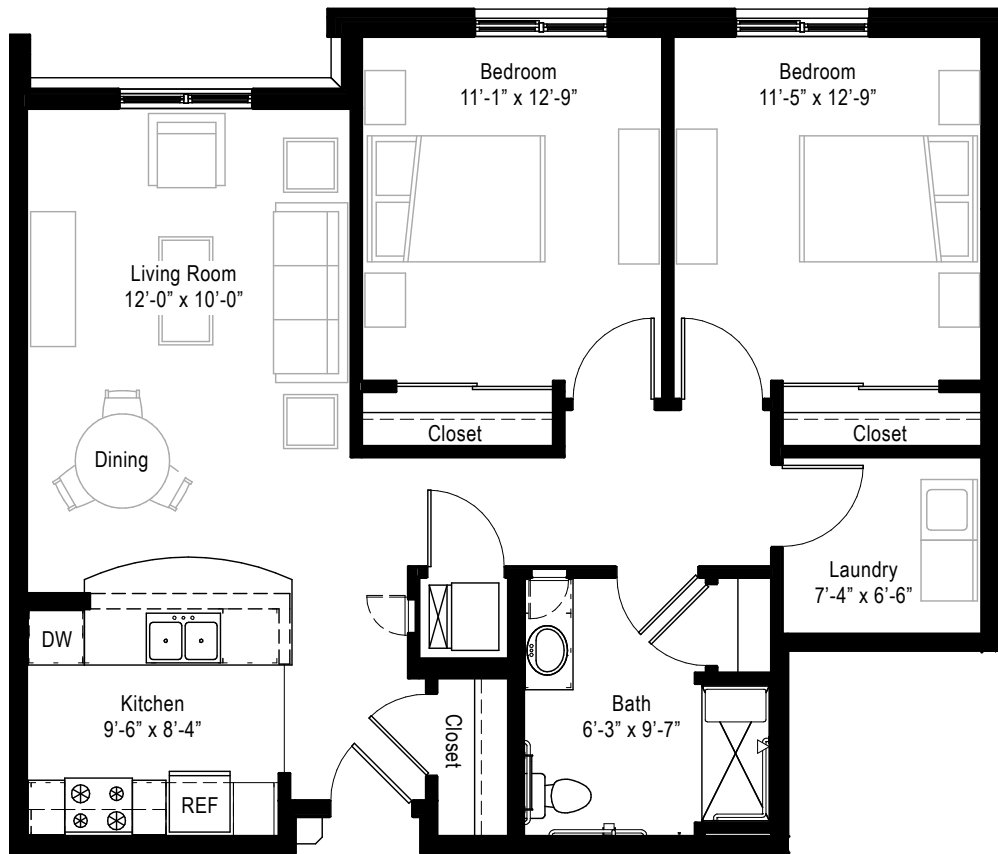

► BLDG 2 (A)
2 BEDROOM ▪ 1 BATH ▪ 1,000 SQ FT

This two bedroom, one bath apartment home is located in the Maria Linden addition. The plan features an open concept living area containing a full-sized kitchen (with dishwasher), snack bar, room for a dining table and generous living room. The two bedrooms share a bathroom with a built-in vanity cabinet, linen closet and large shower with a comfortable seat. Both bedrooms measure a generous 11-feet by 12-feet 9-inches. This unit contains a small utility room that includes a full-sized washer and dryer.