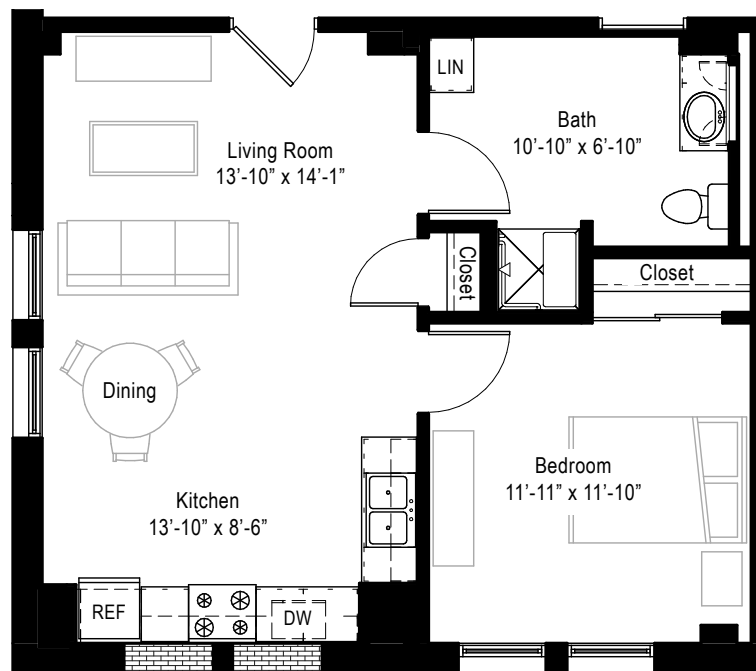

► BLDG 1 (1-4)

1 BEDROOM ▪ 1 BATH ▪ 570-640 SQ FT (approx.)

This one bedroom, one bath apartment home is located in the renovated St. Joseph Convent. This corner unit features a unique open concept living area containing a full-sized kitchen (with dishwasher), room for a dining table and cozy living room. This unit has large sunny windows in the living room and bedroom. The bedroom measures a generous 11-feet 11-inches by 11-feet 10-inches and includes a large closet. The bathroom includes a built-in vanity cabinet, a full-sized linen closet and a handicapped-accessible shower with comfortable padded seat. A unique corner unit in the historic renovation.