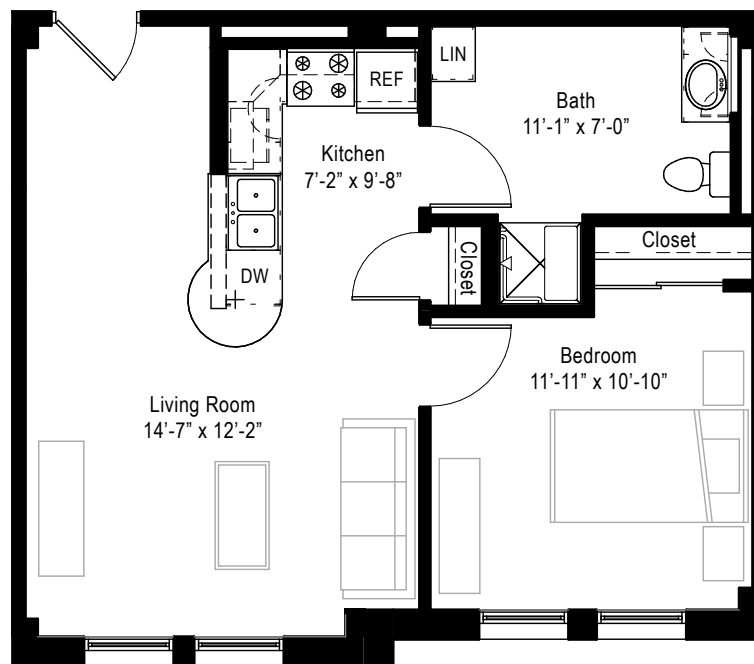

► BLDG 1 (1-3)

1 BEDROOM ▪ 1 BATH ▪ 570 -640 SQ FT (approx.)

This one bedroom, one bath apartment home is located in the renovated St. Joseph Convent. The unique open concept living area contains a full-sized kitchen (with dishwasher), integrated dining counter and large sunny living room. This unit has large historic windows in the living room and bedroom. The bedroom measures a generous 11-feet 11-inches by 10-feet 10-inches and includes a large closet. The bathroom includes a built-in vanity cabinet, a full-sized linen closet and a handicapped-accessible shower with comfortable padded seat. This is a larger one-bedroom unit in the historic renovation.