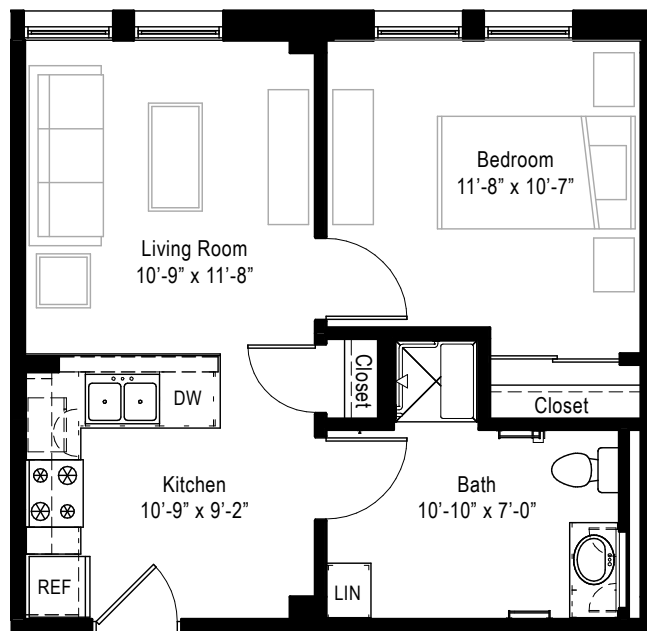

► BLDG 1 (1-2)

1 BEDROOM ▪ 1 BATH ▪ 520-570 SQ FT (approx.)

This one bedroom, one bath apartment home is located in the renovated St. Joseph Convent. The open concept living area contains a full-sized kitchen (with dishwasher) and cozy living room. This unit has large sunny windows in the living room and bedroom. The bedroom measures a generous 11-feet 8-inches by 10-feet 7-inches and includes a large closet. The bathroom includes a built-in vanity cabinet, a full-sized linen closet and a handicapped-accessible shower with comfortable padded seat. A perfect unit in the historic renovation.