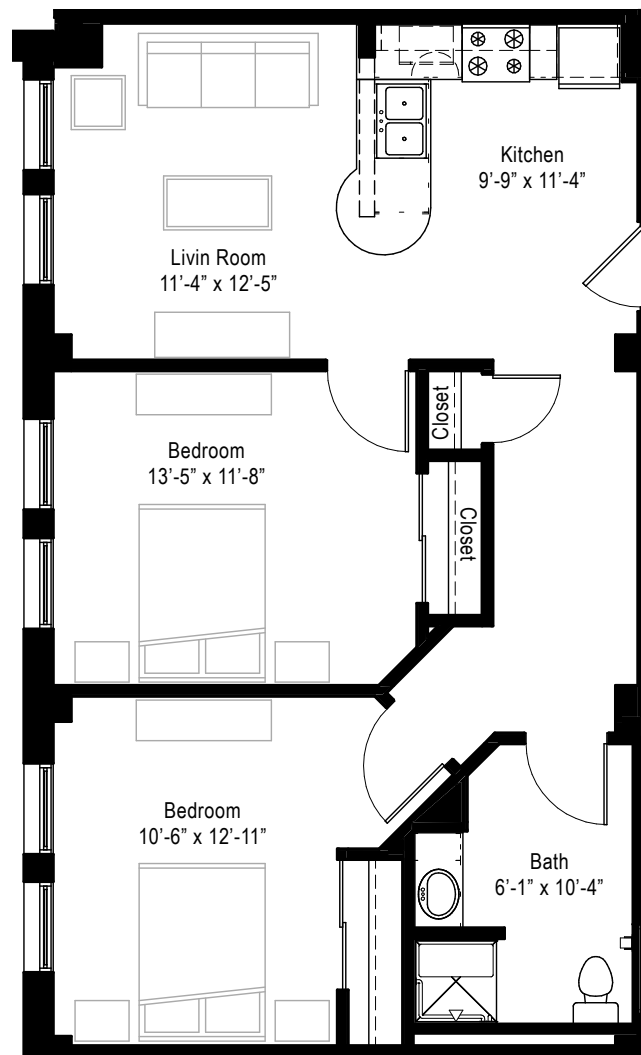

maria linden
Independent Senior and Assisted Living Apartments

► **BLDG 1 (2-1)**
2 BEDROOM ▪ 1 BATH ▪ 850 SQ FT

This two bedroom, one bath apartment home is located in the renovated St. Joseph Convent. This unit features a spacious open concept living area containing a full-sized kitchen (with dishwasher), integrated dining counter and generous living room. This unit has large sunny windows in the living room and both bedrooms. The bedrooms are located on a shared hallway that includes a shared bath. The first bedroom measures a generous 13-feet 5-inches by 11-feet 8-inches. The second bedroom measures 10-feet 6-inches by 12-feet 11-inches. Both bedrooms include large closets. The bathroom includes a built-in vanity cabinet, a full-sized linen closet and a handicapped-accessible shower with comfortable padded seat. One of the only two bedroom units in the historic renovation.