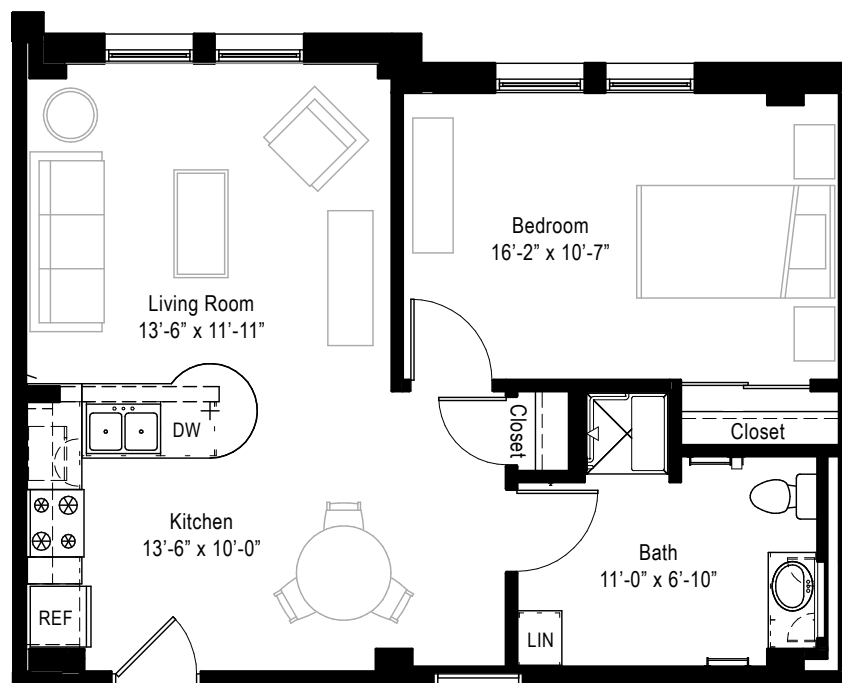

► BLDG 1 (1-1)

1 BEDROOM ▪ 1 BATH ▪ 620-700 SQ FT (approx.)

This one bedroom, one bath apartment home is located in the renovated St. Joseph Convent. The open concept living area contains a full-sized kitchen (with dishwasher), integrated dining counter, room for a dining table and cozy living room. This unit has large sunny windows in the living room and bedroom. The bedroom measures a generous 16 feet by 10-feet 7-inches and includes a large closet. The bathroom includes a built-in vanity cabinet, a full-sized linen closet and a handicapped-accessible shower with comfortable padded seat. A perfect unit in the historic renovation.